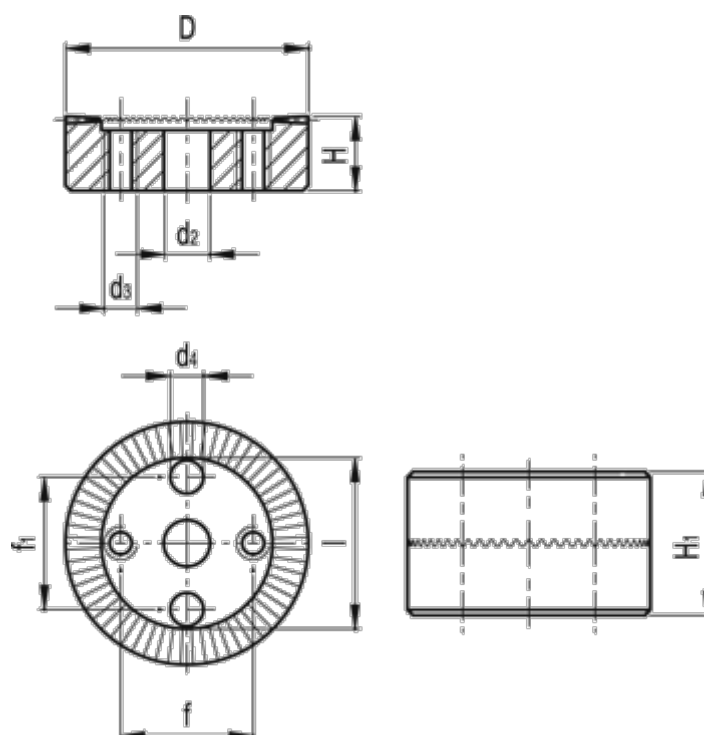

# Data Sheet

Article number: 206575343

Description: E+G Serrated locking plate  
GN 187.4-27-60-D-NI

## Measures

D	= 27	l	= 19.5
d	= M5	Number of teeth	= 60
d1	= 4.3	Weight (g)	= 24
d4 H11	= 4		
f	= 15		
f1	= 15		
H +/-0.9	= 7.5		
H1	= 15		